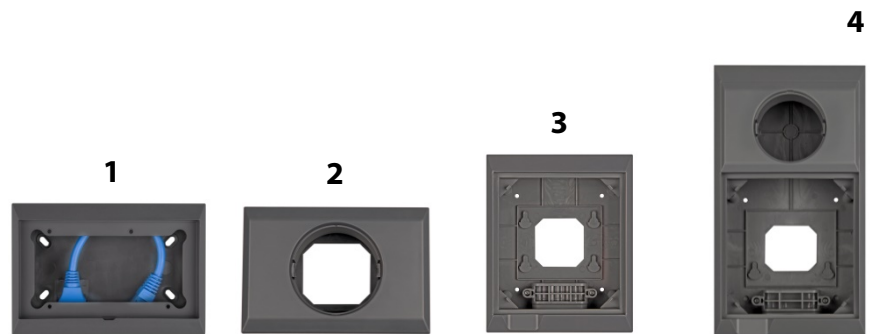

Wall mounted display enclosures

		Rectangular panels	Round panels	Rectangular panels	Round panels and Rectangular panels
Dimensions (h x w x d in mm)		88 x 130 x 40	88 x 130 x 47	163 x 135 x 72	244 x 135 x 75
Article code	Product	Suitable for:			
BPA000100000R	Battery Alarm GX	✓			
REC000200000R	Skylla-i Control GX	✓			
DMC000200000R	Digital Multi Control 200/200A GX	✓			
BAM010700000	Battery Monitor BMV-700		✓		✓
BAM010702000	Battery Monitor BMV-702		✓		✓
SCC900500000	MPPT Control		✓		✓
BPP000300100R	Color Control GX			✓	✓
BPP000200100R	VE.Net Blue Power Panel GX			✓	✓

1
Enclosure for 65 x 120 mm GX panels

3
Enclosure for Color Control GX
(also accepts a VE.Net Blue Power Panel GX)

2
Enclosure for BMV battery monitor
or MPPT Control

4
Enclosure for Color Control GX and a
BMV or MPPT control
(also accepts a VE.Net Blue Power Panel GX)