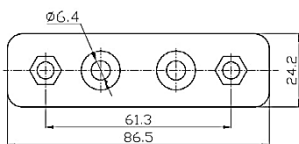

Fuse holder for ANL fuse