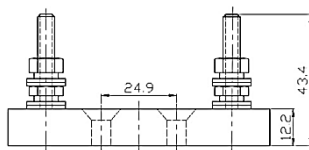

Fuse holder for ANL fuse