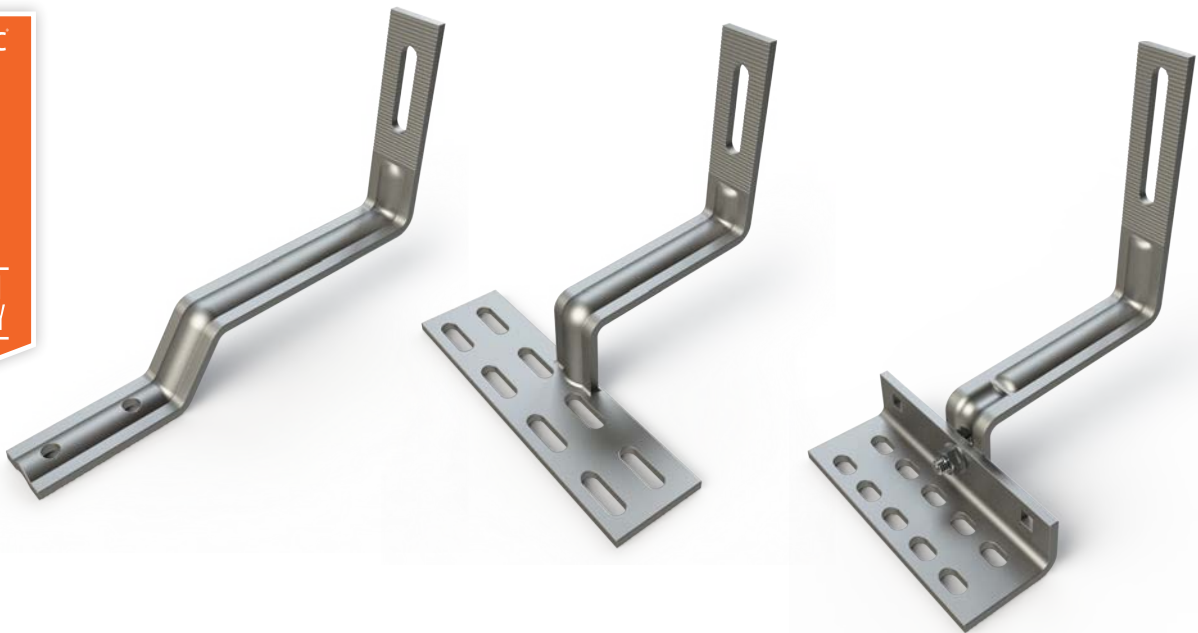

# SOLARHOOKS

UNIRAC Pro Series **SOLARHOOKS** is a complete line of attachment solutions for tile roofs. Featuring UNIRAC's exclusive **POWERARCH** technology which increases strength by up 60% more than traditional tile hooks, **SOLARHOOKS** are simple to install and designed for maximum convenience. Available in universal designs and in specific shapes for flat, S and W tiles, **SOLARHOOKS** are kitted with stainless lag bolts and have a bead blasted stainless steel finish. With **SOLARHOOKS**, you have everything you need for a quick, professional installation.

### UP TO 60% STRONGER

Exclusive **POWERARCH** technology ensures no array rattling or broken tiles during high winds.

### SIMPLE AND VERSATILE

Multiple hole patterns and slotted connections provide adjustability. Stainless steel lag bolts bring long term peace of mind.