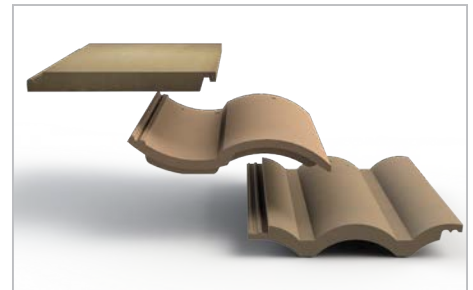

# SOLARHOOKS

UNIRAC Pro Series **SOLARHOOKS** is a complete line of attachment solutions for tile roofs. Featuring UNIRAC's exclusive **POWERARCH** technology which increases strength by up 60% more than traditional tile hooks, **SOLARHOOKS** are simple to install and designed for maximum convenience. Available in universal designs and in specific shapes for flat, S and W tiles, **SOLARHOOKS** are kitted with stainless lag bolts and have a bead blasted stainless steel finish. With **SOLARHOOKS**, you have everything you need for a quick, professional installation.

### SIMPLE AND VERSATILE

Multiple hole patterns and slotted connections provide adjustability. Stainless steel lag bolts bring long term peace of mind.