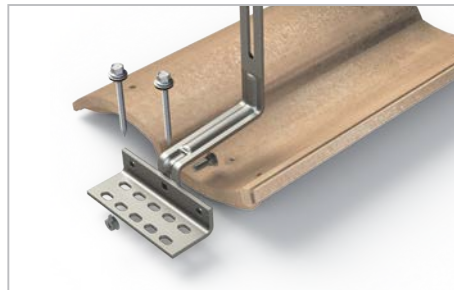

# SOLARHOOKS

UNIRAC Pro Series **SOLARHOOKS** is a complete line of attachment solutions for tile roofs. Featuring UNIRAC's exclusive **POWERARCH** technology which increases strength by up 60% more than traditional tile hooks, **SOLARHOOKS** are simple to install and designed for maximum convenience. Available in universal designs and in specific shapes for flat, S and W tiles, **SOLARHOOKS** are kitted with stainless lag bolts and have a bead blasted stainless steel finish. With **SOLARHOOKS**, you have everything you need for a quick, professional installation.

### UP TO 60% STRONGER

Exclusive **POWERARCH** technology ensures no array rattling or broken tiles during high winds.

### SIMPLE AND VERSATILE

Multiple hole patterns and slotted connections provide adjustability. Stainless steel lag bolts bring long term peace of mind.