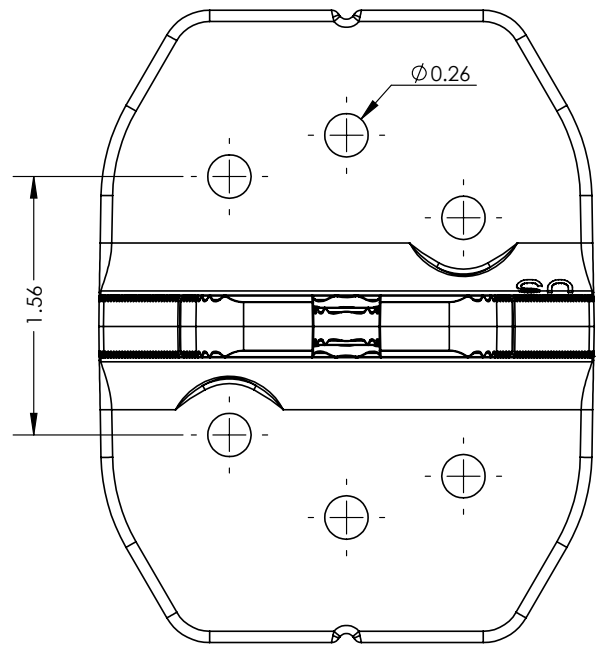

ITEM NO	DESCRIPTION	QTY IN KIT
1	SELF DRILLING SCREW, #14, WOOD TIP	2
2	WASHER, EPDM BACKED	2
3	QM HALO ULTRAGRIP (MILL OR BLACK)	1

PART NUMBER	DESCRIPTION
QM-HUG-01-M1-US	HALO ULTRAGRIP (INCLUDES 2 RD SCREWS) - MILL, US
QM-HUG-01-B1-US	HALO ULTRAGRIP (INCLUDES 2 RD SCREWS) - BLACK, US

**1. SELF DRILLING SCREW, #14, WOOD TIP**

PROPERTY	VALUE
MATERIAL	300 SERIES STAINLESS STEEL
FINISH	CLEAR

**2. WASHER, EPDM BACKED**

PROPERTY	VALUE
MATERIAL	300 SERIES STAINLESS STEEL
FINISH	CLEAR

3. QM Halo UltraGrip (Mill or Black)