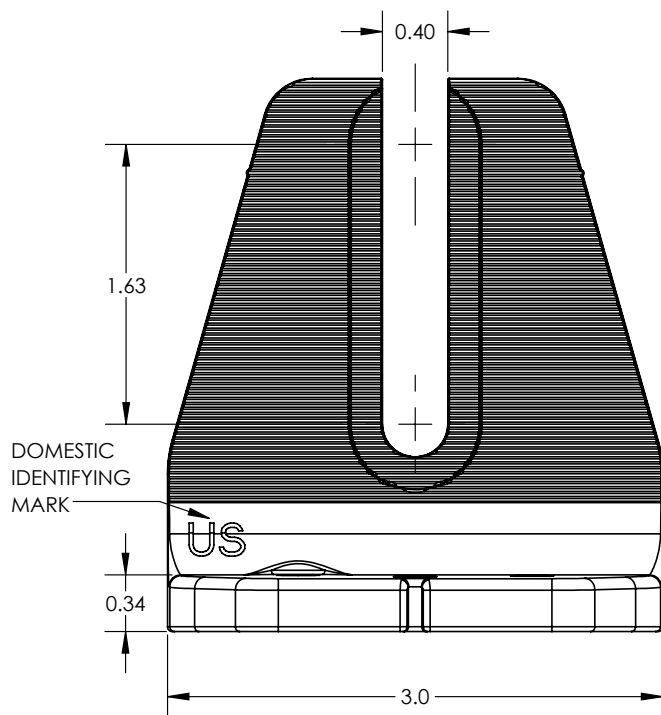

ITEM NO	DESCRIPTION	QTY IN KIT
1	SELF DRILLING SCREW, #14, WOOD TIP	2
2	WASHER, EPDM BACKED	2
3	QM HALO ULTRAGRIP (MILL OR BLACK)	1

PART NUMBER	DESCRIPTION
QM-HUG-01-M1-US	HALO ULTRAGRIP (INCLUDES 2 RD SCREWS) - MILL, US
QM-HUG-01-B1-US	HALO ULTRAGRIP (INCLUDES 2 RD SCREWS) - BLACK, US

**1. SELF DRILLING SCREW, #14, WOOD TIP**

PROPERTY	VALUE
MATERIAL	300 SERIES STAINLESS STEEL
FINISH	CLEAR

**2. WASHER, EPDM BACKED**

PROPERTY	VALUE
MATERIAL	300 SERIES STAINLESS STEEL
FINISH	CLEAR

3. QM Halo UltraGrip (Mill or Black)