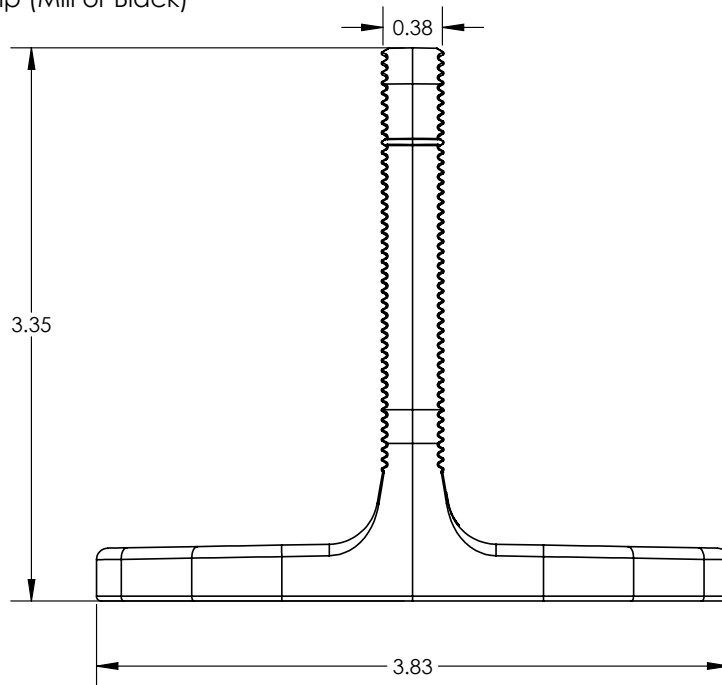

ITEM NO	DESCRIPTION	QTY IN KIT
1	SELF DRILLING SCREW, #14, WOOD TIP	2
2	WASHER, EPDM BACKED	2
3	QM HALO ULTRAGRIP (MILL OR BLACK)	1

PART NUMBER	DESCRIPTION
QM-HUG-01-M1-US	HALO ULTRAGRIP (INCLUDES 2 RD SCREWS) - MILL, US
QM-HUG-01-B1-US	HALO ULTRAGRIP (INCLUDES 2 RD SCREWS) - BLACK, US

**1. SELF DRILLING SCREW, #14, WOOD TIP**

PROPERTY	VALUE
MATERIAL	300 SERIES STAINLESS STEEL
FINISH	CLEAR

**2. WASHER, EPDM BACKED**

PROPERTY	VALUE
MATERIAL	300 SERIES STAINLESS STEEL
FINISH	CLEAR

3. QM Halo UltraGrip (Mill or Black)