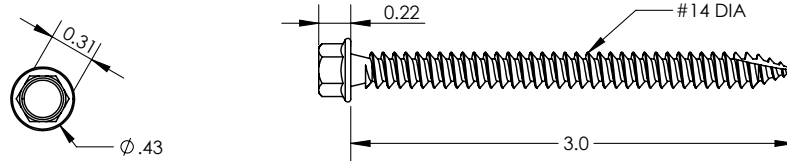

ITEM NO	DESCRIPTION	QTY IN KIT
1	SELF DRILLING SCREW, #14, WOOD TIP	2
2	WASHER, EPDM BACKED	2
3	QM HALO ULTRAGRIP (MILL OR BLACK)	1

PART NUMBER	DESCRIPTION
QM-HUG-01-M1-US	HALO ULTRAGRIP (INCLUDES 2 RD SCREWS) - MILL, US
QM-HUG-01-B1-US	HALO ULTRAGRIP (INCLUDES 2 RD SCREWS) - BLACK, US

**1. SELF DRILLING SCREW, #14, WOOD TIP**

PROPERTY	VALUE
MATERIAL	300 SERIES STAINLESS STEEL
FINISH	CLEAR

**2. WASHER, EPDM BACKED**

PROPERTY	VALUE
MATERIAL	300 SERIES STAINLESS STEEL
FINISH	CLEAR

3. QM Halo UltraGrip (Mill or Black)