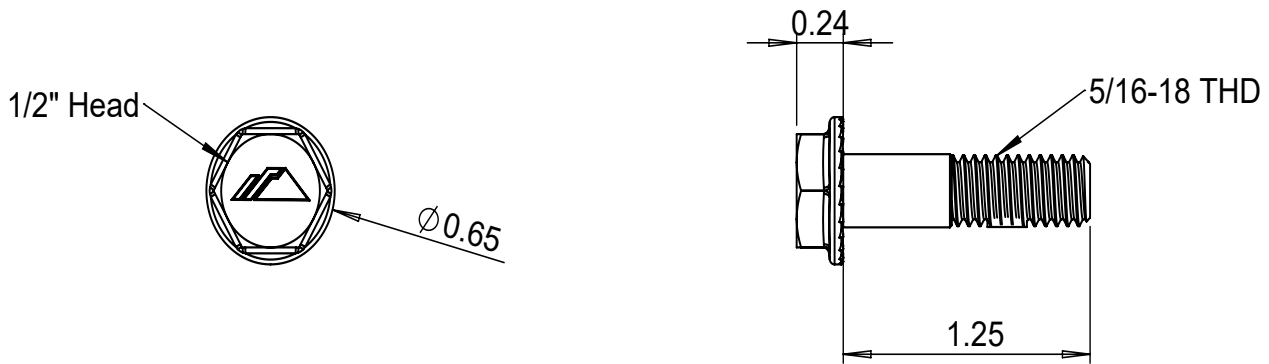

| ITEM NO. | DESCRIPTION | QTY |
|----------|------------------------------------|-----|
| 1 | HEC, CLAMP | 1 |
| 2 | BOLT, HEX SERRATED, 5/16-18 X 1.25 | 1 |
| 3 | HEC, TETHER | 1 |

| PART NUMBER | DESCRIPTION |
|----------------|--------------------------------------|
| AE-STLTH-01-M1 | AIRE LOCK STEALTH (HIDDEN END CLAMP) |

1) HEC, CLAMP

| Item No. | Material | Finish |
|----------|----------------------------|--------|
| 1 | 6000 Series Aluminum | Mill |
| 2 | 300 Series Stainless Steel | Clear |

2) BOLT, HEX SERRATED, 5/16-18 X 1.25

| Property | Value |
|----------|----------------------------|
| Material | 300 Series Stainless Steel |
| Finish | Clear |

3) HEC, TETHER

| Property | Value |
|----------|-------|
| Material | Nylon |
| Finish | Black |