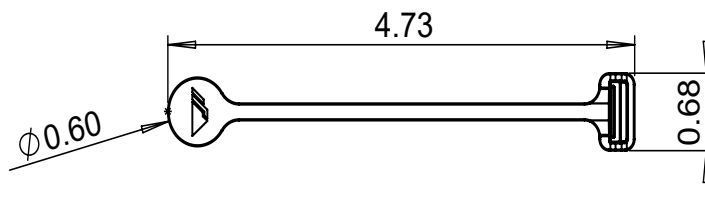

| ITEM NO. | DESCRIPTION | QTY |
|----------|------------------------------------|-----|
| 1 | HEC, CLAMP | 1 |
| 2 | BOLT, HEX SERRATED, 5/16-18 X 1.25 | 1 |
| 3 | HEC, TETHER | 1 |

| PART NUMBER | DESCRIPTION |
|----------------|--------------------------------------|
| AE-STLTH-01-M1 | AIRE LOCK STEALTH (HIDDEN END CLAMP) |

1) HEC, CLAMP

| Item No. | Material | Finish |
|----------|----------------------------|--------|
| 1 | 6000 Series Aluminum | Mill |
| 2 | 300 Series Stainless Steel | Clear |

2) BOLT, HEX SERRATED, 5/16-18 X 1.25

| Property | Value |
|----------|----------------------------|
| Material | 300 Series Stainless Steel |
| Finish | Clear |

3) HEC, TETHER

| Property | Value |
|----------|-------|
| Material | Nylon |
| Finish | Black |