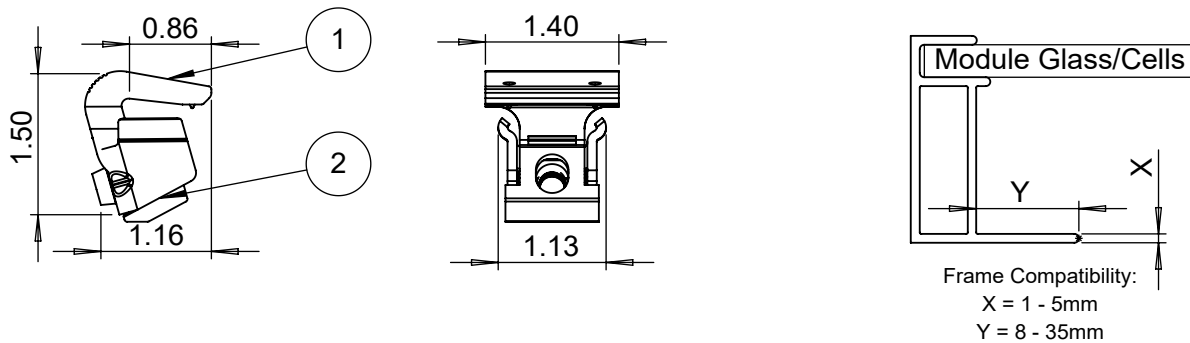

| ITEM NO. | DESCRIPTION | QTY |
|----------|------------------------------------|-----|
| 1 | HEC, CLAMP | 1 |
| 2 | BOLT, HEX SERRATED, 5/16-18 X 1.25 | 1 |
| 3 | HEC, TETHER | 1 |

| PART NUMBER | DESCRIPTION |
|----------------|--------------------------------------|
| AE-STLTH-01-M1 | AIRE LOCK STEALTH (HIDDEN END CLAMP) |

1) HEC, CLAMP

| Item No. | Material | Finish |
|----------|----------------------------|--------|
| 1 | 6000 Series Aluminum | Mill |
| 2 | 300 Series Stainless Steel | Clear |

2) BOLT, HEX SERRATED, 5/16-18 X 1.25

| Property | Value |
|----------|----------------------------|
| Material | 300 Series Stainless Steel |
| Finish | Clear |

3) HEC, TETHER

| Property | Value |
|----------|-------|
| Material | Nylon |
| Finish | Black |