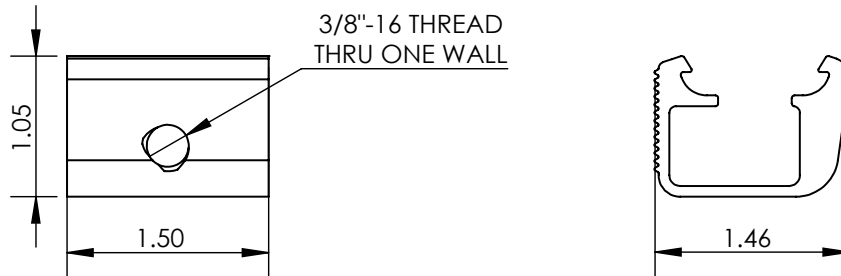

ITEM NO.	DESCRIPTION	QTY IN KIT
1	CLAW, SINGLE PIECE, 1.5W, 3/8 BOLT, TALL	1
2	3/8"-16 HEX SCREW, SERRATED FLANGE, 1.875", 1/2 HEAD	1

ITEM NO.	DESCRIPTION
AE-DOCK-02-B1	AIRE DOCK, BLACK

1) CLAW, SINGLE PIECE, 1.5W, 3/8 BOLT, TALL

PROPERTY	VALUE
MATERIAL	6000 SERIES ALUMINUM
FINISH	MILL/BLACK

2) 3/8"-16 HEX SCREW, SERRATED FLANGE, 1.875", 1/2 HEAD

PROPERTY	VALUE
MATERIAL	300 SERIES STAINLESS STEEL
FINISH	CLEAR