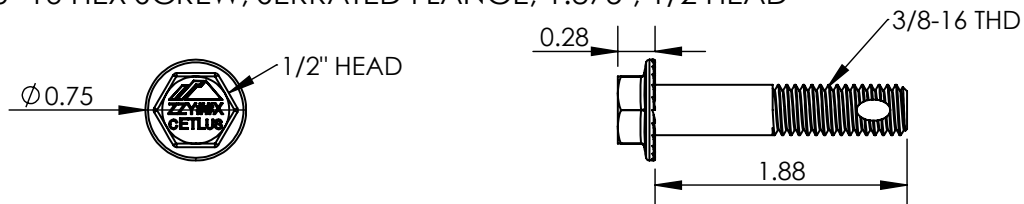

ITEM NO.	DESCRIPTION	QTY IN KIT
1	CLAW, SINGLE PIECE, 1.5W, 3/8 BOLT, TALL	1
2	3/8"-16 HEX SCREW, SERRATED FLANGE, 1.875", 1/2 HEAD	1

ITEM NO.	DESCRIPTION
AE-DOCK-02-B1	AIRE DOCK, BLACK

1) CLAW, SINGLE PIECE, 1.5W, 3/8 BOLT, TALL

PROPERTY	VALUE
MATERIAL	6000 SERIES ALUMINUM
FINISH	MILL/BLACK

2) 3/8"-16 HEX SCREW, SERRATED FLANGE, 1.875", 1/2 HEAD

PROPERTY	VALUE
MATERIAL	300 SERIES STAINLESS STEEL
FINISH	CLEAR