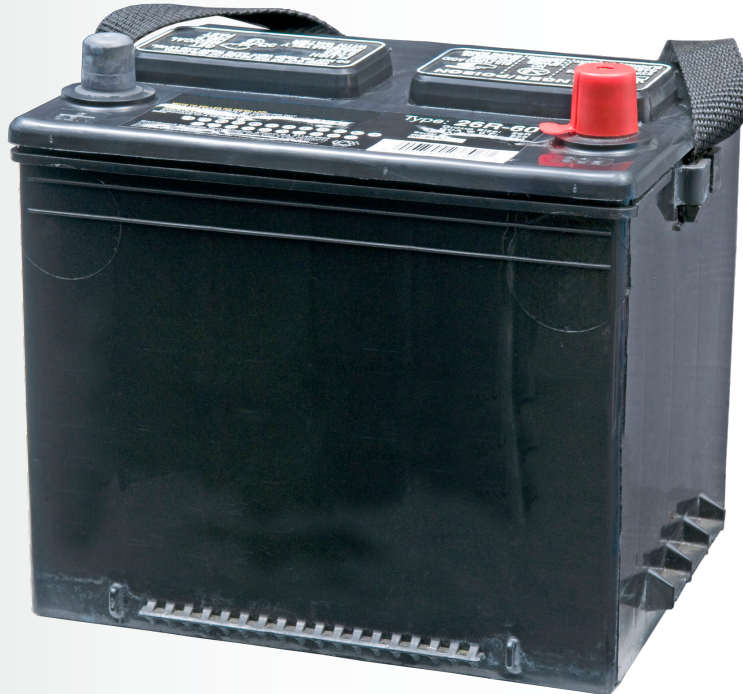

# STANDBY GENERATOR ACCESSORIES

## 26R Wet Cell Battery

Model 5819-0

### DESCRIPTION

Every standby generator requires a battery to start the system. In efforts to achieve the easiest generator installation, Generac offers the recommended 26R, wet cell battery applicable for virtually all residential Generac standby generators.